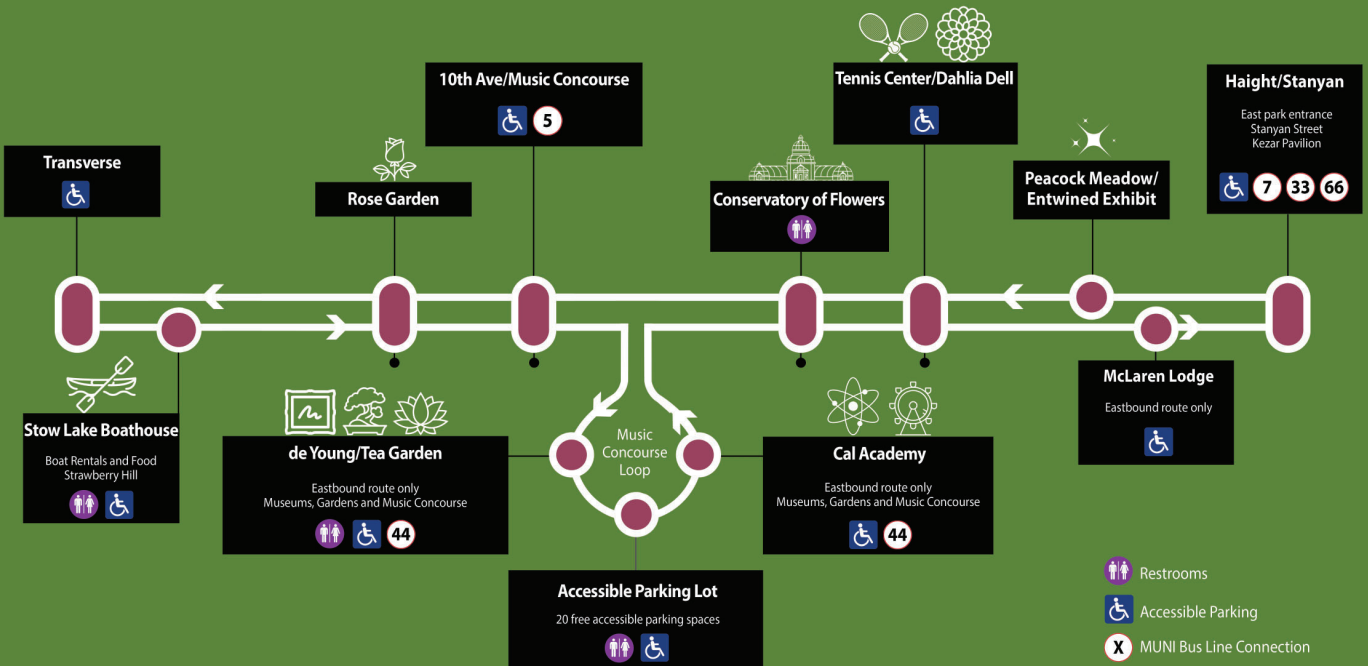

GOLDEN GATE PARK SHUTTLE SCHEDULE

WEEKDAYS, 12PM-6PM

FREE
TO RIDE

EASTBOUND ROUTE TO HAIGHT/STANYAN									WESTBOUND ROUTE TO STOW LAKE BOATHOUSE								
Stow Lake Boathouse	Rose Garden	10th Avenue/Music Concourse	de Young/Tea Garden	Accessible Parking Lot	Cal Academy	Conservatory of Flowers	Tennis Center/Dahlia Dell	McLaren Lodge	Haight/Stanyan	Haight/Stanyan	Peacock Meadow	Tennis Center/Dahlia Dell	Conservatory of Flowers	10th Avenue/Music Concourse	Rose Garden	Transverse	Stow Lake Boathouse
12:00 PM	12:03 PM	12:04 PM	12:06 PM	12:08 PM	12:10 PM	12:13 PM	12:15 PM	12:18 PM	12:22 PM	12:22 PM	12:28 PM	12:29 PM	12:30 PM	12:32 PM	12:33 PM	12:37 PM	12:40 PM
12:25 PM	12:28 PM	12:29 PM	12:31 PM	12:33 PM	12:35 PM	12:38 PM	12:40 PM	12:43 PM	12:47 PM	12:47 PM	12:53 PM	12:54 PM	12:55 PM	12:57 PM	12:58 PM	1:02 PM	1:05 PM
12:50 PM	12:53 PM	12:54 PM	12:56 PM	12:58 PM	1:00 PM	1:03 PM	1:05 PM	1:08 PM	1:12 PM	1:12 PM	1:18 PM	1:19 PM	1:20 PM	1:22 PM	1:23 PM	1:27 PM	1:30 PM
1:15 PM	1:18 PM	1:19 PM	1:21 PM	1:23 PM	1:25 PM	1:28 PM	1:30 PM	1:33 PM	1:37 PM	1:37 PM	1:43 PM	1:44 PM	1:45 PM	1:47 PM	1:48 PM	1:52 PM	1:55 PM
1:40 PM	1:43 PM	1:44 PM	1:46 PM	1:48 PM	1:50 PM	1:53 PM	1:55 PM	1:58 PM	2:02 PM	2:02 PM	2:08 PM	2:09 PM	2:10 PM	2:12 PM	2:13 PM	2:17 PM	2:20 PM
2:05 PM	2:08 PM	2:09 PM	2:11 PM	2:13 PM	2:15 PM	2:18 PM	2:20 PM	2:23 PM	2:27 PM	2:27 PM	2:33 PM	2:34 PM	2:35 PM	2:37 PM	2:38 PM	2:42 PM	2:45 PM
2:30 PM	2:33 PM	2:34 PM	2:36 PM	2:38 PM	2:40 PM	2:43 PM	2:45 PM	2:48 PM	2:52 PM	2:52 PM	2:58 PM	2:59 PM	3:00 PM	3:02 PM	3:03 PM	3:07 PM	3:10 PM
2:55 PM	2:58 PM	2:59 PM	3:01 PM	3:03 PM	3:05 PM	3:08 PM	3:10 PM	3:13 PM	3:17 PM	3:17 PM	3:23 PM	3:24 PM	3:25 PM	3:27 PM	3:28 PM	3:32 PM	3:35 PM
3:20 PM	3:23 PM	3:24 PM	3:26 PM	3:28 PM	3:30 PM	3:33 PM	3:35 PM	3:38 PM	3:42 PM	3:42 PM	3:48 PM	3:49 PM	3:50 PM	3:52 PM	3:53 PM	3:57 PM	4:00 PM
3:45 PM	3:48 PM	3:49 PM	3:51 PM	3:53 PM	3:55 PM	3:58 PM	4:00 PM	4:03 PM	4:07 PM	4:07 PM	4:13 PM	4:14 PM	4:15 PM	4:17 PM	4:18 PM	4:22 PM	4:25 PM
4:10 PM	4:13 PM	4:14 PM	4:16 PM	4:18 PM	4:20 PM	4:23 PM	4:25 PM	4:28 PM	4:32 PM	4:32 PM	4:38 PM	4:39 PM	4:40 PM	4:42 PM	4:43 PM	4:47 PM	4:50 PM
4:25 PM	4:28 PM	4:29 PM	4:31 PM	4:33 PM	4:35 PM	4:38 PM	4:40 PM	4:43 PM	4:47 PM	4:47 PM	4:53 PM	4:54 PM	4:55 PM	4:57 PM	4:58 PM	5:02 PM	5:05 PM
5:00 PM	5:03 PM	5:04 PM	5:06 PM	5:08 PM	5:10 PM	5:13 PM	5:15 PM	5:18 PM	5:22 PM	5:22 PM	5:28 PM	5:29 PM	5:30 PM	5:32 PM	5:33 PM	5:37 PM	5:40 PM
5:15 PM	5:18 PM	5:19 PM	5:21 PM	5:23 PM	5:25 PM	5:28 PM	5:30 PM	5:33 PM	5:37 PM	5:37 PM	5:43 PM	5:44 PM	5:45 PM	5:47 PM	5:48 PM	5:52 PM	5:55 PM
5:50 PM	5:53 PM	5:54 PM	5:56 PM	5:58 PM	6:00 PM	6:03 PM	6:05 PM	6:08 PM	6:12 PM								